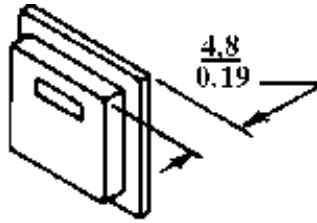

Where to buy?

[Interactive Catalog Home](#)

[Product Family Information](#)

[Specification Search](#)

[Search Help](#)

[Click here for a print friendly version of this datasheet.](#)

AML52-C10W

AML52 Series Square Button with LED for Pushbuttons

Representative photograph, actual product appearance may vary.

[Specifications](#)

Product Specifications

Used With Series	AML
Color	White
Product Type	AML Square button, for LED device
Cover Type	Transmitted Color, No Legend
Availability	Global
Comment	For use with AML 12, 22, 32, 42